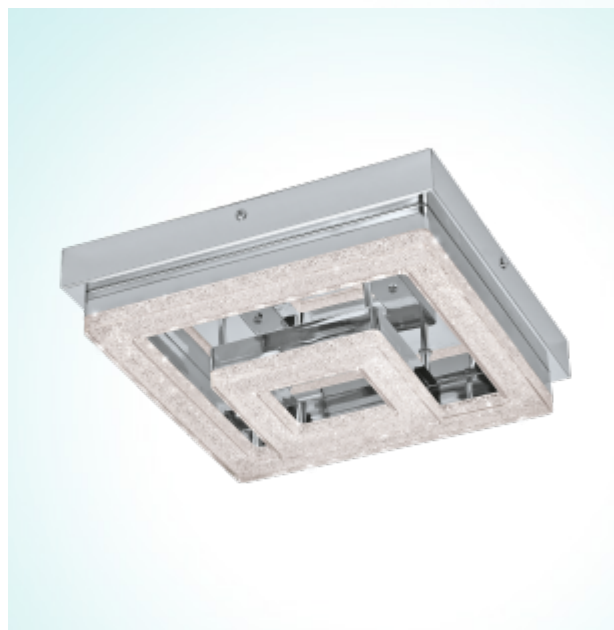

95659

FRADELO

General Information

Article:	95659
Lighting Type:	ceiling luminaire
Collection:	Style
EAN Code:	9002759956592

Dimensions

Depth:	260 mm
Width:	260 mm
Height:	85 mm
Weight:	1.373 kg

Illuminant

Socket:	LED
Illuminant:	LED
Delivery:	incl.
Wattage:	12W
Luminous Flux:	1250 lm
Luminous Colour:	3000K warm white
Average Lifetime:	25,000 h
Energy Efficiency:	A+

Material & Colour

Enclosure Material:	steel
Enclosure Colour:	chrome
Glass / Shade Material:	plastic, crystal
Glass / Shade Colour:	chrome, clear

Technical Information

Protection Rating:	IP20
Protection Class:	2
Line Voltage:	220-240V,50/60Hz

LED

Technical changes reserved